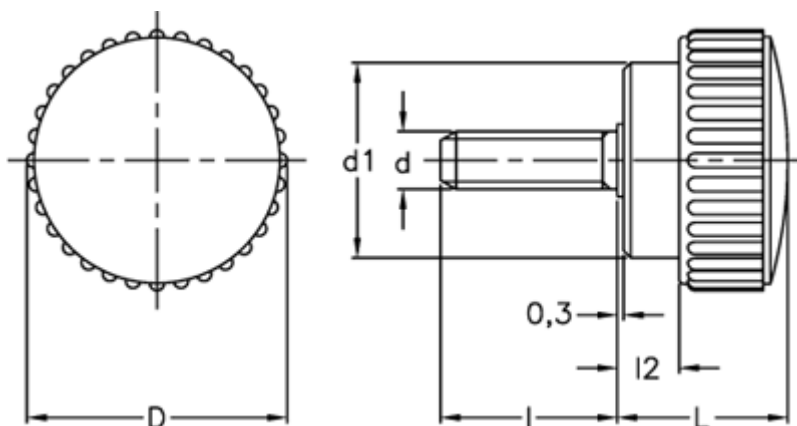

Data Sheet

Article number: 2302102123

Description: E+G Knurled grip knob
B.193/15 S-p-M4x16-INOX

Measures

D = 15
d1 = 11
d 6g = M4
l = 16
L = 11
l2 = 2